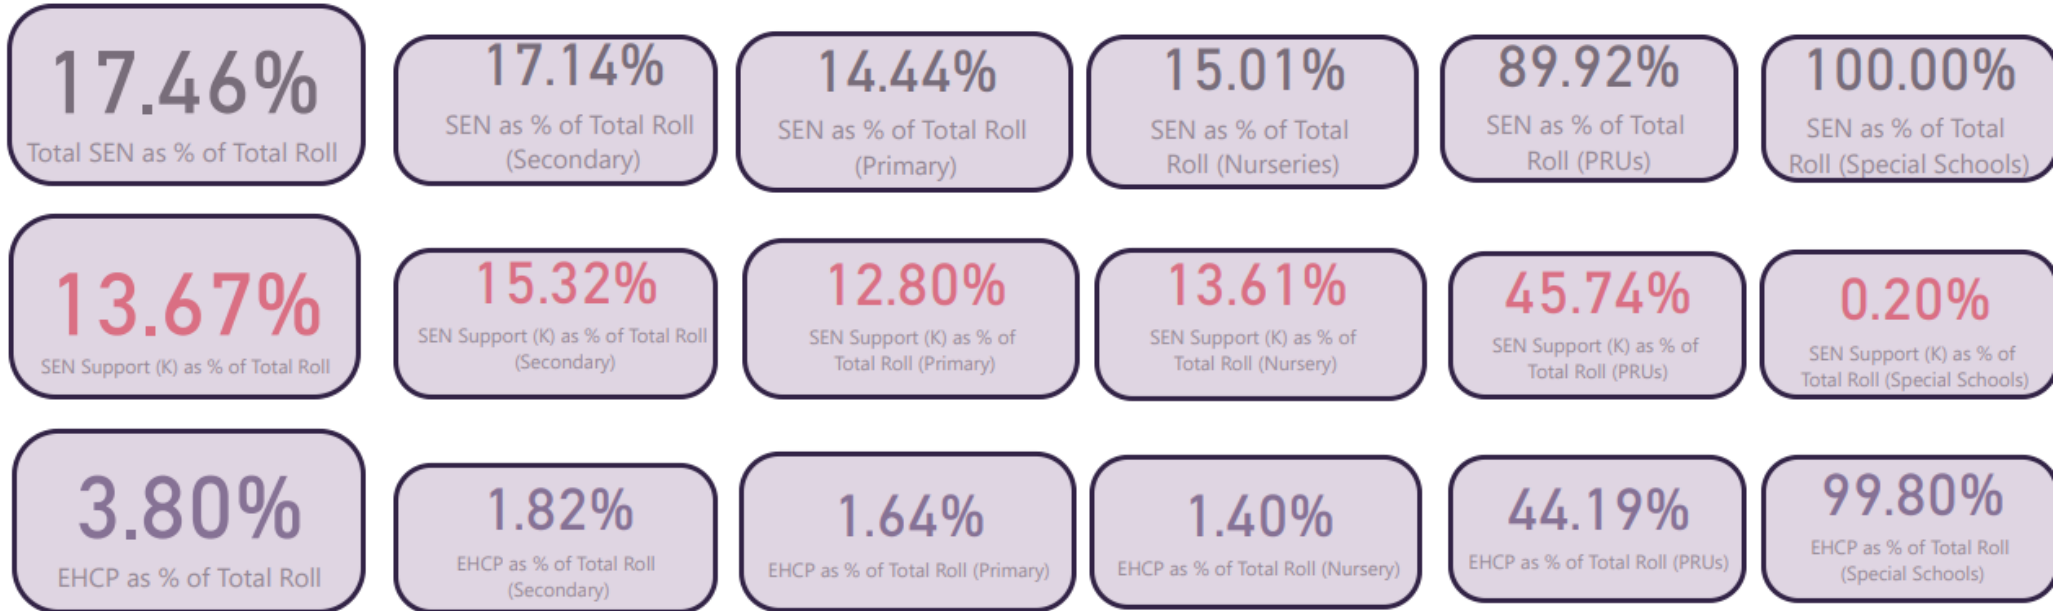

Wolverhampton Pupils by SEND - Spring Census 2022

● EHCP as % of Total Roll ● SEN Support (K) as % of Total Roll